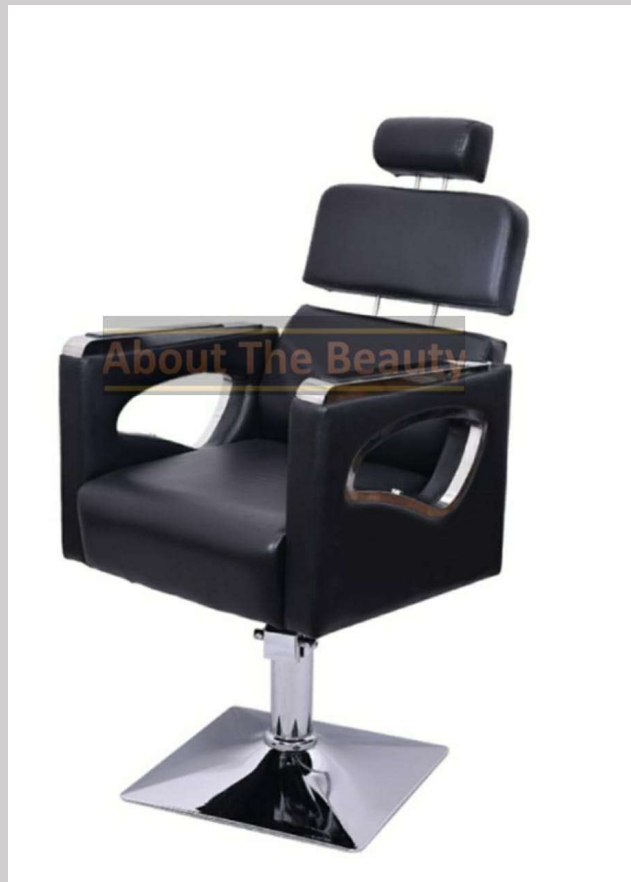

* Ms Small

5650.00 INR

* Ms Big

- * Gst Extra @ 18%
- * Colour Customization Available
(Extra charges applicable for colour cust.)

MODEL NO.

ATB 07

Mayur Chair

- * Interstate Packing (400 rs Extra)
- * Handling Charges 100 rs per Pc.